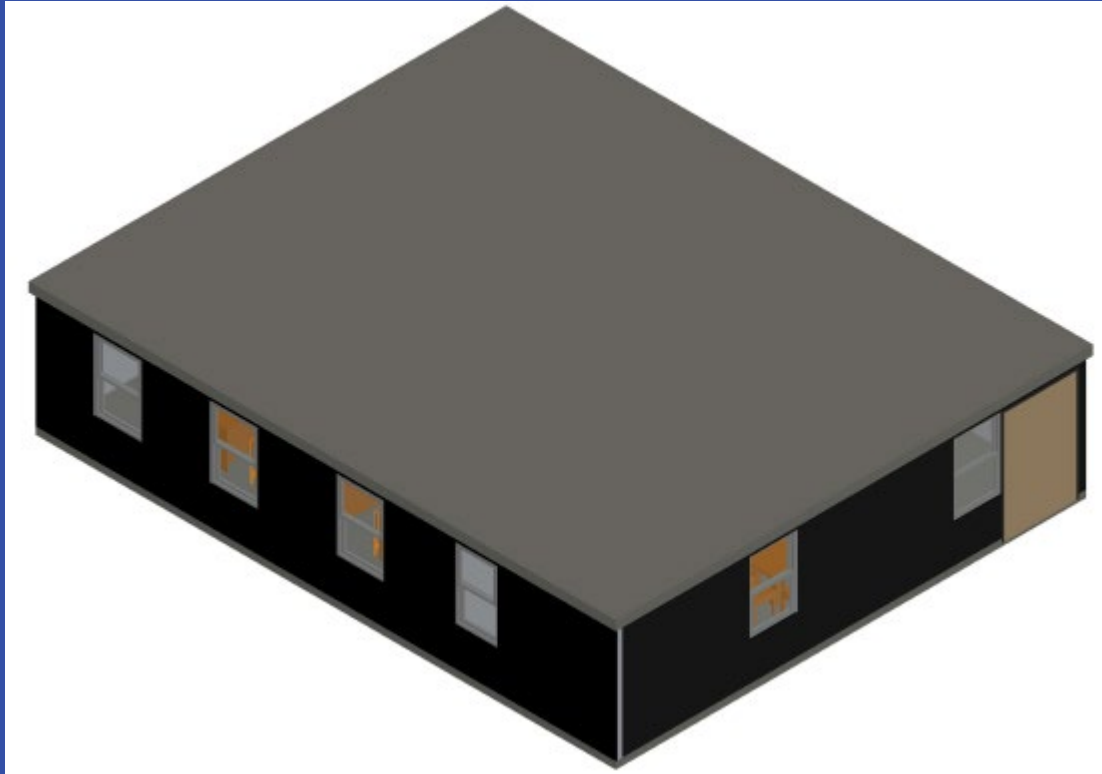

Price: £140,100.00

20% Deposit: £28,020.00

**Balance per day
over 12 months:** £307.07

2 x 20-Seat Classroom

9.90m x 12.20m

Can be divided into two rooms with up to 20 students in each. It also has an entrance area with double doors and can have a useful office/work room too.

2 x 20-Seat Classroom

9.90m x 12.20m

2 x 20-Seat Classroom

9.90m x 12.20m

2 x 20-Seat Classroom

9.90m x 12.20m

30-Seater Classroom

7.59m x 12.20m

Price: £39,426.00

20% Deposit: £7,885.20

**Balance per day
over 12 months:** £86.41

2-Storey House

2.44m x 4.88m

Compact accommodation with an open plan bedroom and living room, as well as bathroom with shower, toilet, and basin

2-Storey House

2.44m x 4.88m

2-Storey House

2.44m x 4.88m

Medium 2-Bed House

3.66m x 6.00m

Price: £26,940.00

20% Deposit: £5,388.00