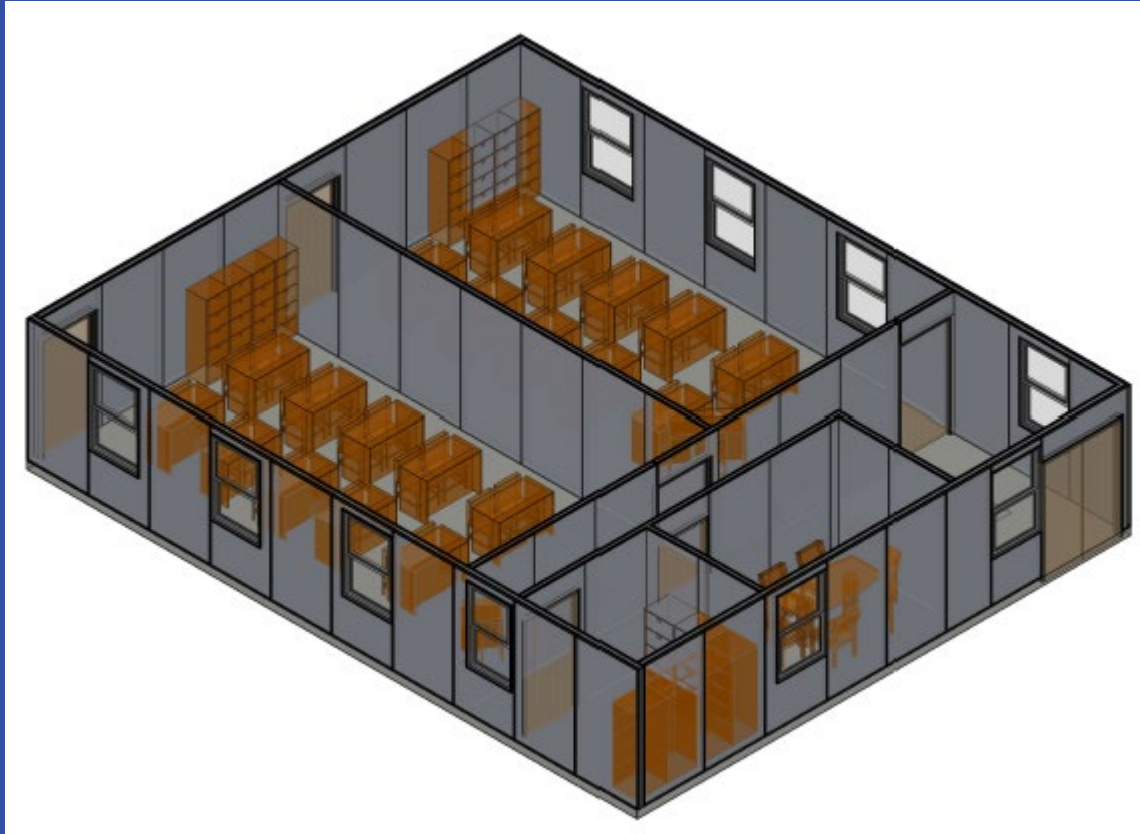

Price: £140,100.00

20% Deposit: £28,020.00

**Balance per day
over 12 months:** £307.07

2 x 20-Seat Classroom

9.90m x 12.20m

Can be divided into two rooms with up to 20 students in each. It also has an entrance area with double doors and can have a useful office/work room too.

2 x 20-Seat Classroom

9.90m x 12.20m

2 x 20-Seat Classroom

9.90m x 12.20m

2 x 20-Seat Classroom

9.90m x 12.20m

30-Seater Classroom

7.59m x 12.20m

30-Seater Classroom

7.59m x 12.20m

30-Seater Classroom

7.59m x 12.20m

30-Seater Classroom

7.59m x 12.20m

2-Storey House

2.44m x 4.88m

25% Deposit: £8,390.15

**Balance per day
over 12 months:** £68.96

Medium Open Plan House 3.66m x 4.88m

This compact residential unit features an open plan living area with a kitchen and it has a bathroom fitted with a shower, toilet, and wash basin.