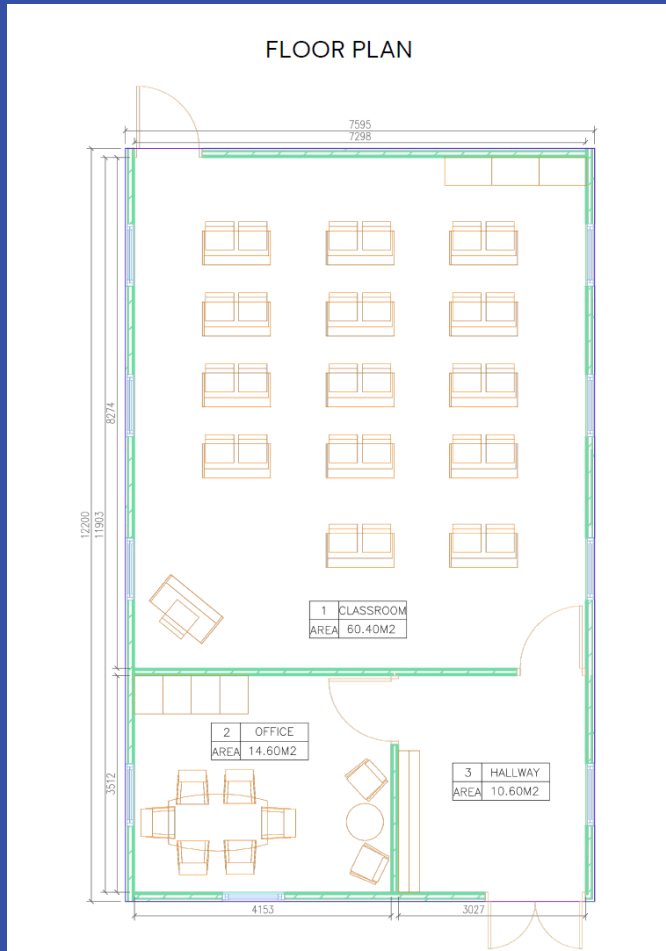

Price: £140,100.00

20% Deposit: £28,020.00

**Balance per day
over 12 months:** £307.07

2 x 20-Seat Classroom

9.90m x 12.20m

Can be divided into two rooms with up to 20 students in each. It also has an entrance area with double doors and can have a useful office/work room too.

2 x 20-Seat Classroom

9.90m x 12.20m

2 x 20-Seat Classroom

9.90m x 12.20m

2 x 20-Seat Classroom

9.90m x 12.20m

30-Seater Classroom

7.59m x 12.20m

30-Seater Classroom

7.59m x 12.20m

30-Seater Classroom

7.59m x 12.20m

30-Seater Classroom

7.59m x 12.20m

2-Storey House

2.44m x 4.88m

Price: £39,426.00

20% Deposit: £7,885.20

**Balance per day
over 12 months:** £86.41

2-Storey House

2.44m x 4.88m

Compact accommodation with an open plan bedroom and living room, as well as bathroom with shower, toilet, and basin