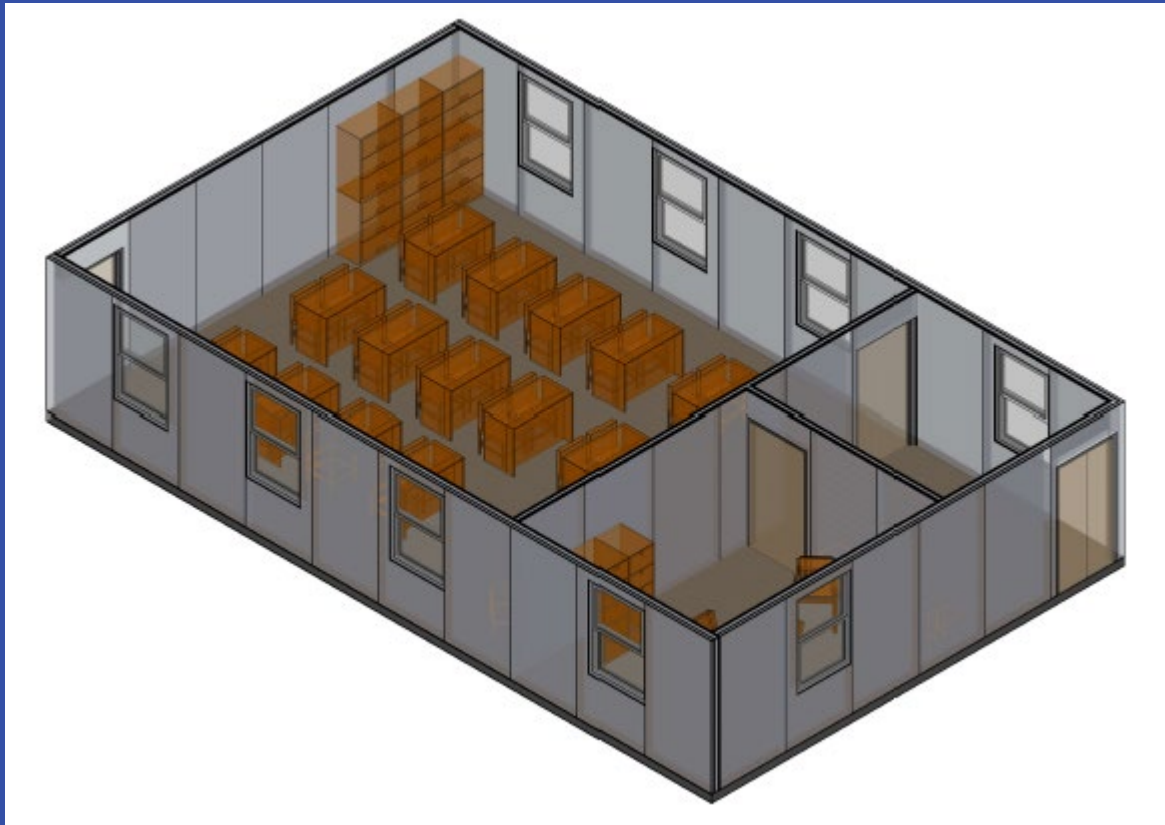

2 x 20-Seat Classroom

9.90m x 12.20m

2 x 20-Seat Classroom

9.90m x 12.20m

2 x 20-Seat Classroom

9.90m x 12.20m

30-Seater Classroom

7.59m x 12.20m

30-Seater Classroom

7.59m x 12.20m

30-Seater Classroom

7.59m x 12.20m

30-Seater Classroom

7.59m x 12.20m

2-Storey House

2.44m x 4.88m

**Balance per day
over 12 months:** £59.05

Medium 2-Bed House

3.66m x 6.00m

This compact unit has a closed floor plan with 2 bedrooms, including a kitchen and a bathroom fitted with toilet, shower, and wash basin.

25% Deposit: £8,390.15

**Balance per day
over 12 months:** £68.96

Medium Open Plan House 3.66m x 4.88m

This compact residential unit features an open plan living area with a kitchen and it has a bathroom fitted with a shower, toilet, and wash basin.